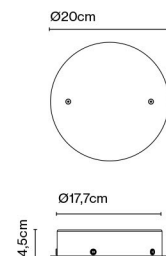

Circular Canopy 50W

Code	Finish	Dimming	Class
A693-010	● Black	Triac	II
A693-011	● Black	DALI (max. 35W)	II
A693-023	● Black	Casambi (max. 35W)	II

Materials
Structure: Painted iron

Product type: Accessory
Luminaire: 220 - 240 VAC TRIAC 50W (max.)
220 - 240 VAC DALI/Casambi 35W (max.)

Weight: Net 1,15 kg – Gross 1,4 kg
Package: 23 x 21 x 9 cm - 1,4 kg – VOL - 0,004 m³
Product notes: Canopy for 24V luminaires.

Wire installation: Hardwired
Canopy color: Black - Entry points: 5

Dimmable: Yes
Integrated dimmer: No
Dimming protocols: Phase cut (Triac)
DALI
Casambi