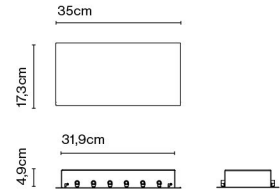

Rectangular Canopy 50W

Code	Finish	Dimming	Class
A693-001	● Black	Triac	II
A693-002	● Black	DALI	II
A693-024	● Black	Casambi	II

Materials
Structure: Painted iron

Dimmable: Yes
Integrated dimmer: No
Dimming protocols: Phase cut (Triac)
DALI
Casambi

Product type: Accessory
Luminaire: 220 - 240 VAC TRIAC 50W (max.)
220 - 240 VAC DALI/Casambi 60W (max.)

Weight: Net 2,11 kg – Gross 2,5 kg
Package: 41,5 x 21 x 7 cm – 2,5 kg – VOL - 0,006 m³
Product notes: Canopy for 24V luminaires.

Wire installation: Hardwired
Canopy color: Black - Entry points: 9

Circular Canopy 50W

Code	Finish	Dimming	Class
A693-003	● Black	Triac	II
A693-004	● Black	DALI	II
A693-025	● Black	Casambi	II

Materials
Structure: Painted iron

Dimmable: Yes
Integrated dimmer: No
Dimming protocols: Phase cut (Triac)
DALI
Casambi

Product type: Accessory
Luminaire: 220 - 240 VAC TRIAC 50W (max.)
220 - 240 VAC DALI/Casambi 60W (max.)

Weight: Net 1,15 kg – Gross 1,36 kg
Package: 41 x 40 x 8 cm – 1,36 kg – VOL - 0,01 m³
Product notes: Canopy for 24V luminaires.