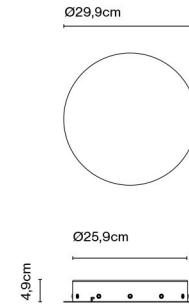

Weight: Net 0,78 kg – Gross 1 kg  
Package: 23 x 21 x 9 cm - 1 kg – VOL - 0,004 m<sup>3</sup>  
Product notes: Canopy for 24V luminaires.

Wire installation: Hardwired  
Canopy color: Black - Entry points: 3

Weight: Net 1,15 kg – Gross 1,4 kg  
Package: 23 x 21 x 9 cm - 1,4 kg – VOL - 0,004 m<sup>3</sup>  
Product notes: Canopy for 24V luminaires.

Wire installation: Hardwired  
Canopy color: Black - Entry points: 5

Product type: Accessory  
Luminaire: 220 - 240 VAC TRIAC 50W (max.)  
220 - 240 VAC DALI/Casambi 60W (max.)

Weight: Net 2,11 kg – Gross 2,5 kg  
Package: 41,5 x 21 x 7 cm – 2,5 kg – VOL - 0,006 m<sup>3</sup>  
Product notes: Canopy for 24V luminaires.

Product type: Accessory  
Luminaire: 220 - 240 VAC TRIAC 50W (max.)  
220 - 240 VAC DALI/Casambi 60W (max.)

Weight: Net 1,15 kg – Gross 1,36 kg  
Package: 41 x 40 x 8 cm – 1,36 kg – VOL - 0,01 m<sup>3</sup>  
Product notes: Canopy for 24V luminaires.