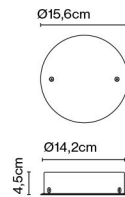

Circular Canopy 20W

Code	Finish	Dimming	Class
A693-008	● Black	Triac	II
A693-009	● Black	DALI (max. 16W)	II
A693-022	● Black	Casambi (max. 16W)	II

Materials
Structure: Painted iron

Product type: Accessory
Luminaire: 220 - 240 VAC TRIAC 20W (max.)
220 - 240 VAC DALI/Casambi 16W (max.)

Weight: Net 0,78 kg – Gross 1 kg
Package: 23 x 21 x 9 cm - 1 kg – VOL - 0,004 m³
Product notes: Canopy for 24V luminaires.

Wire installation: Hardwired
Canopy color: Black - Entry points: 3

Dimmable: Yes
Integrated dimmer: No
Dimming protocols: Phase cut (Triac)
DALI
Casambi