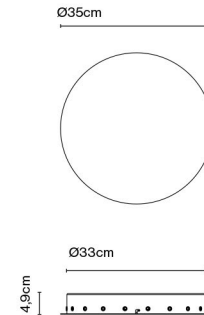

Wire installation: Hardwired
Canopy color: Black - Entry points: 19

Hook Accessory

Code	Finish
A693-007	● Black

Materials
Structure: Painted iron

Product type: Accessory
Weight: Net 0,01 kg – Gross 0,01 kg
Package: 2 x 2 x 5 cm – 0,01 kg – VOL - 0,002 m³